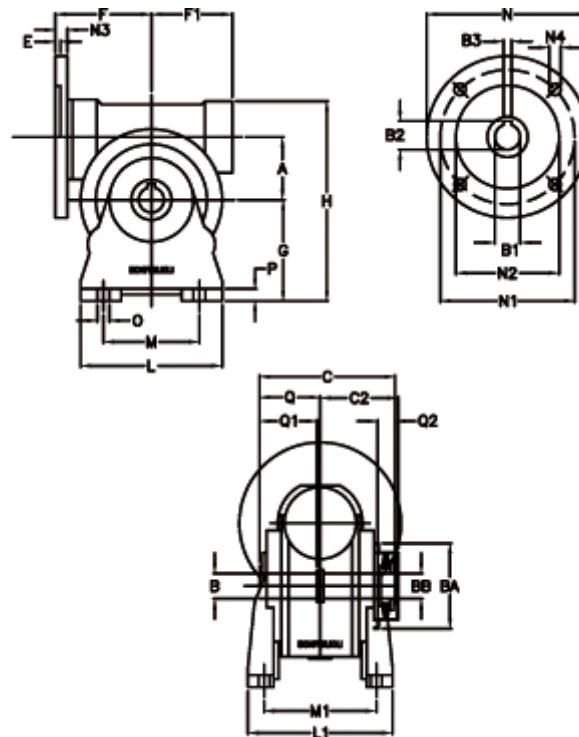

Article number: 390204900723236

Description: Worm Gear with Torque Limiter
VF 49-L2-A-7 P80B5

Measures

a = 49.50	C2 = 63,5	L1 = 124.0	O = 8.5
B = 25	Description = VF 49A-xx-80B14	m = 63	P = 12
B1 E7 = 19	E = 3.0	M1 = 98.5	Q = 51.0
B2 = 21.8	F = 70	N = 120	Q1 = 41
B3 H9 = 6	F1 = 63	N1 = 100	Q2 = 15
BA = 63	g = 82	N2 = 80	
BB H7 = 14	H = 162	N3 = 10.0	
C = 105	L = 110	N4 = 7	